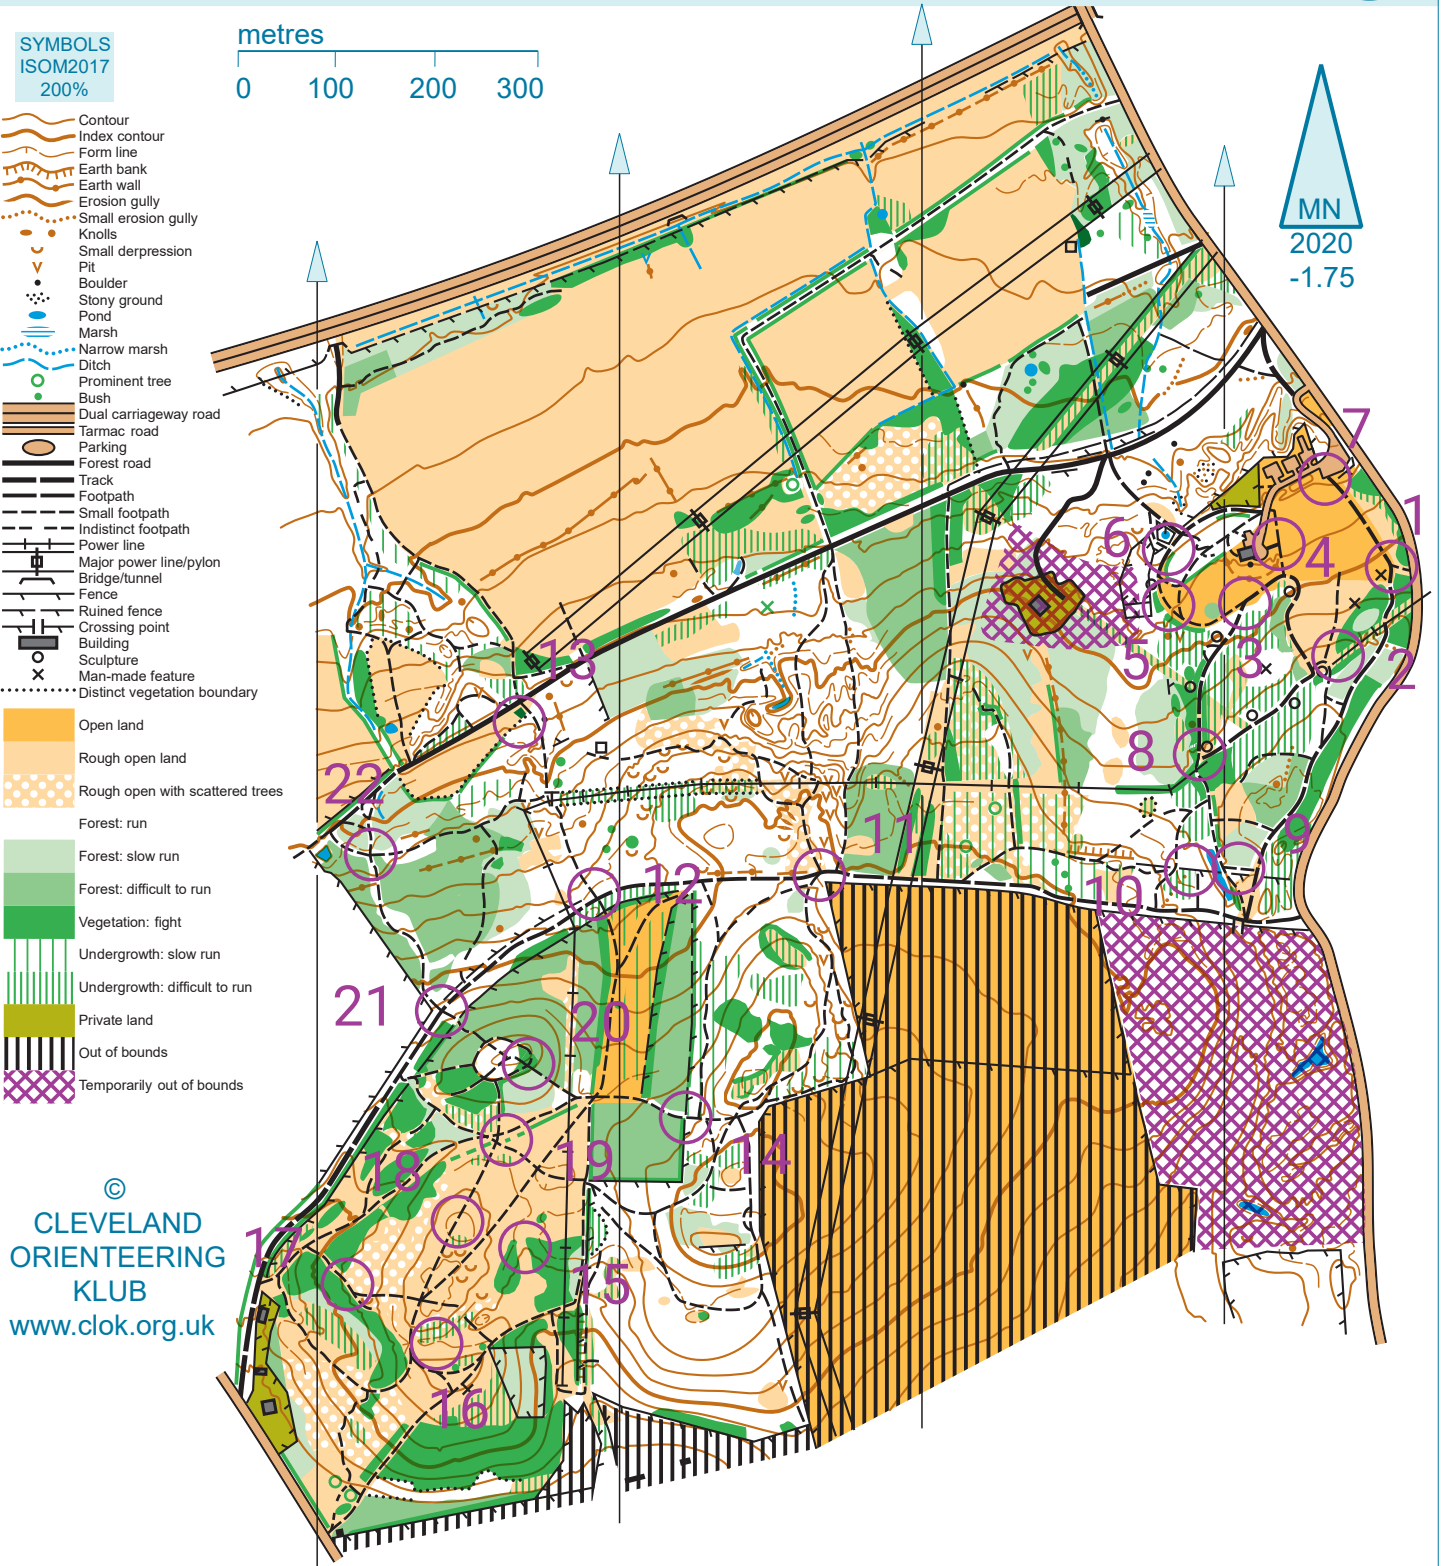

Flatts Lane Woodland Country Park

Scale 1:7500 Contours 5m

Permanent Controls

Based on the Ordnance Survey with the permission of the Controller, Her Majesty's Stationery Office
LIDAR from the Environment Agency