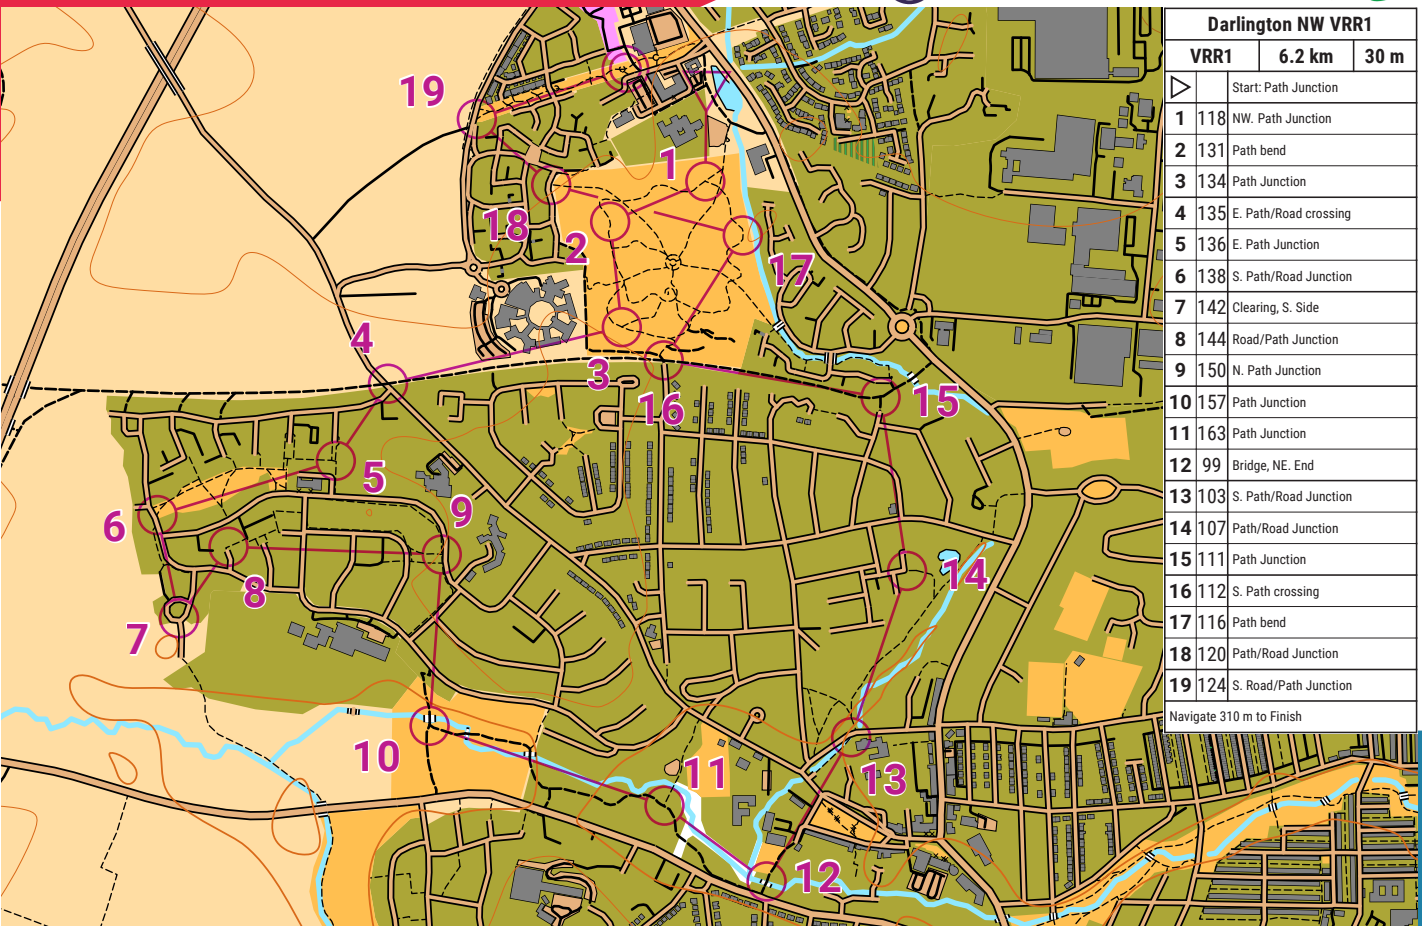

DARLINGTON NW VRR1

scale 1:10000, contours 10m
500m

Darlington NW VRR1

VRR1	6.2 km	30 m
▶	Start: Path Junction	
1	118	NW. Path Junction
2	131	Path bend
3	134	Path Junction
4	135	E. Path/Road crossing
5	136	E. Path Junction
6	138	S. Path/Road Junction
7	142	Clearing, S. Side
8	144	Road/Path Junction
9	150	N. Path Junction
10	157	Path Junction
11	163	Path Junction
12	99	Bridge, NE. End
13	103	S. Path/Road Junction
14	107	Path/Road Junction
15	111	Path Junction
16	112	S. Path crossing
17	116	Path bend
18	120	Path/Road Junction
19	124	S. Road/Path Junction

Navigate 310 m to Finish